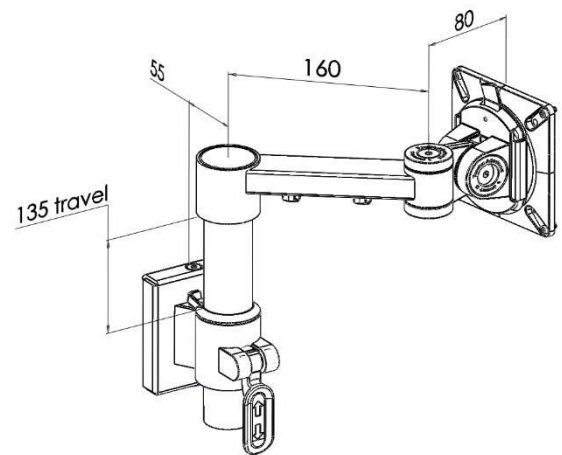

XSTREAM single beam arm with tool rail fixing

Product Specification

Product code	XSTREAMCOMB05B - black
Weight capacity	10kg
Max forward extension	240mm
VESA	75mm & 100mm VESA compliant
Movement	Height adjustment, tilt, swivel, rotation and reach
Height adjustment	Max height adjustment 135mm from desk top
Fixings	Tool rail fixing

Additional Information

Single beam arm with manual height adjustment

Additional +/- 70mm available with ratchet mechanism

Lockable quick release VESA function

Compact – folds back into a space of 40mm

Silver – XSTREAMCOMB05S - RAL code 9006